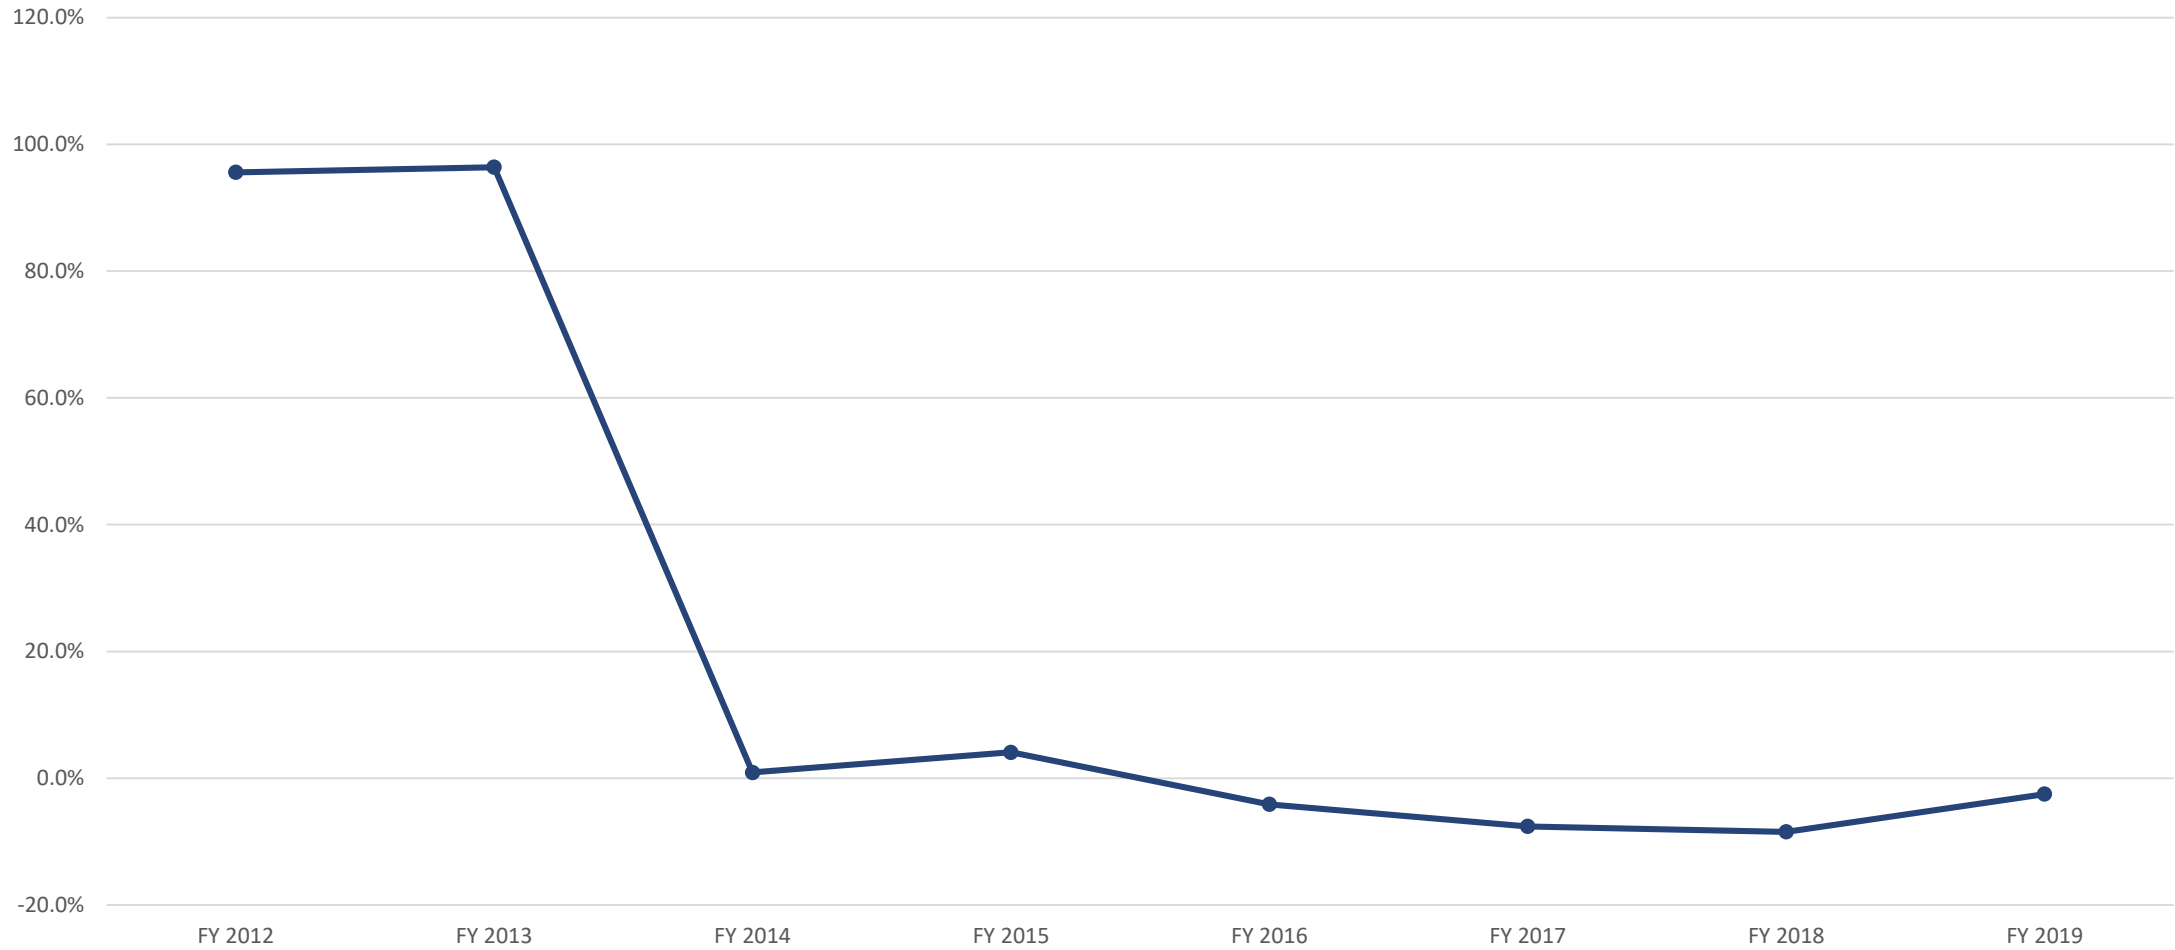

Vanpool Ridership

TFLEEx Spring 2019 Workshop

Tacoma, WA

October 22, 2019