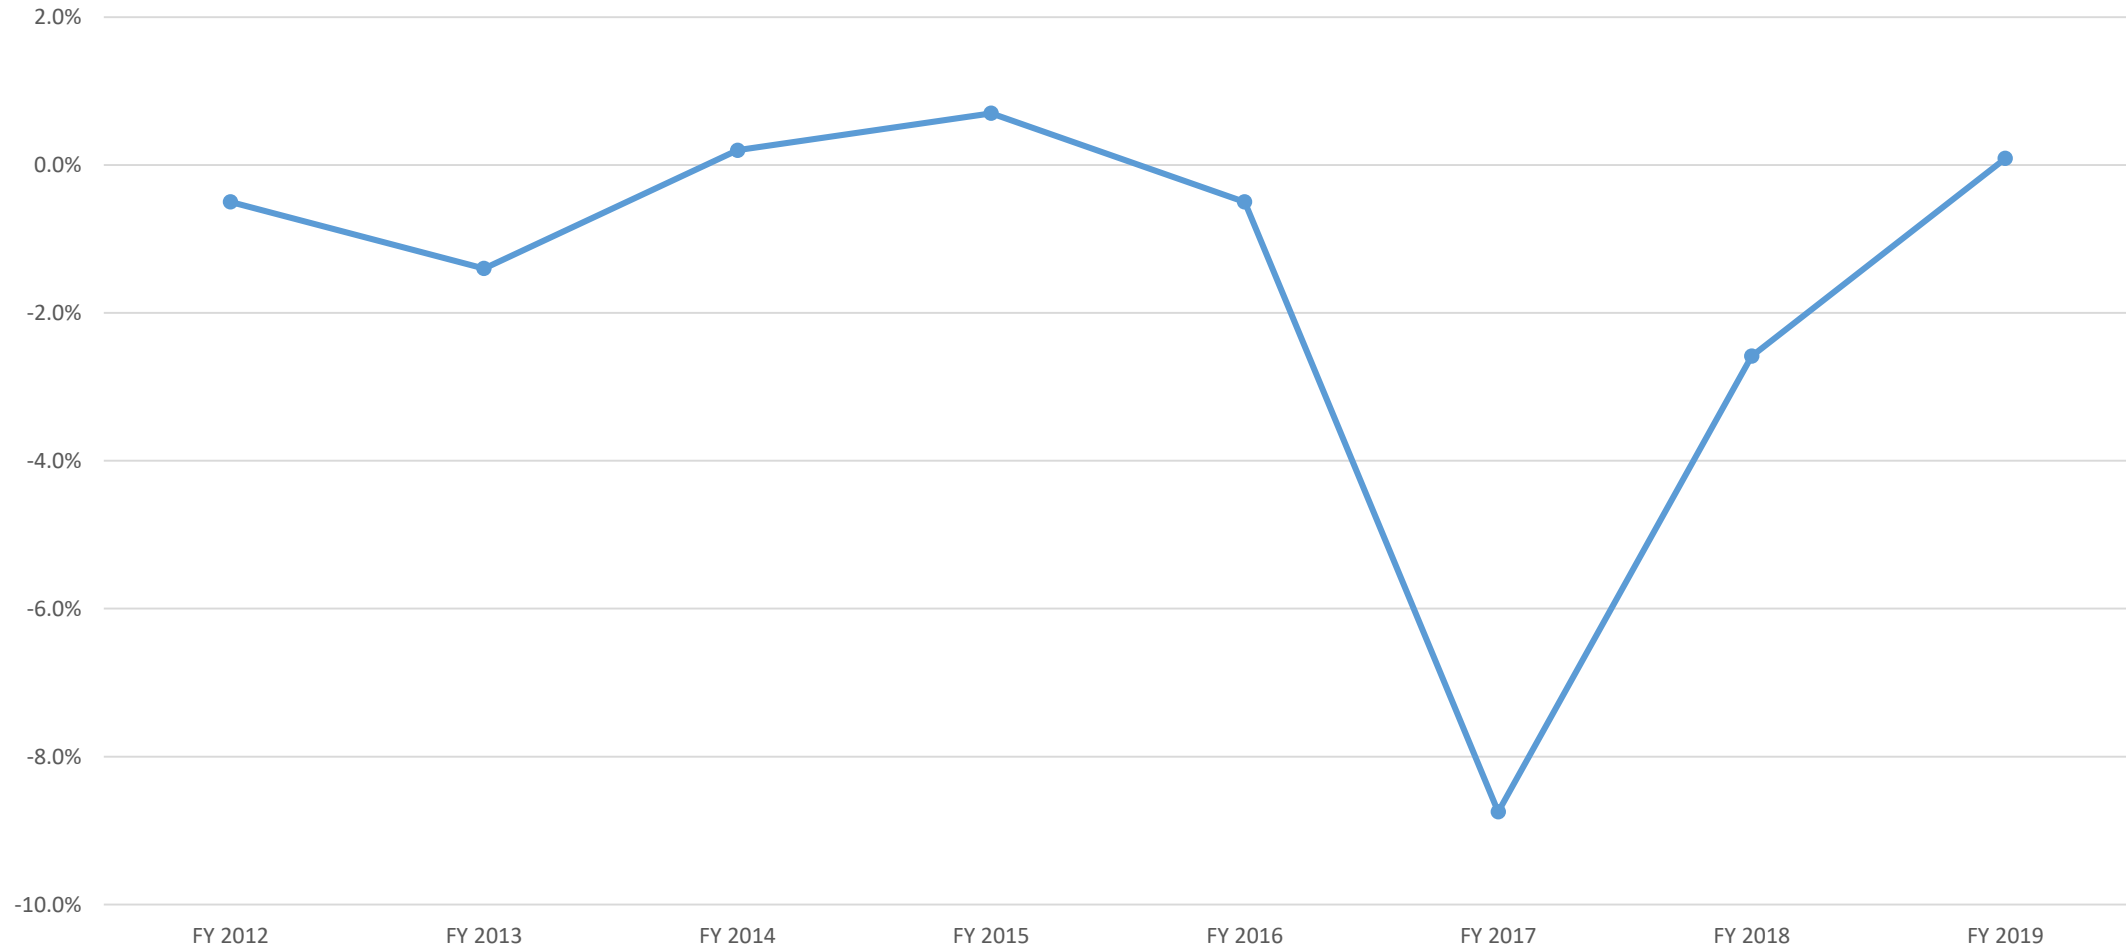

Heavy Rail Ridership

TFLEX Spring 2019 Workshop

Tacoma, WA

October 22, 2019