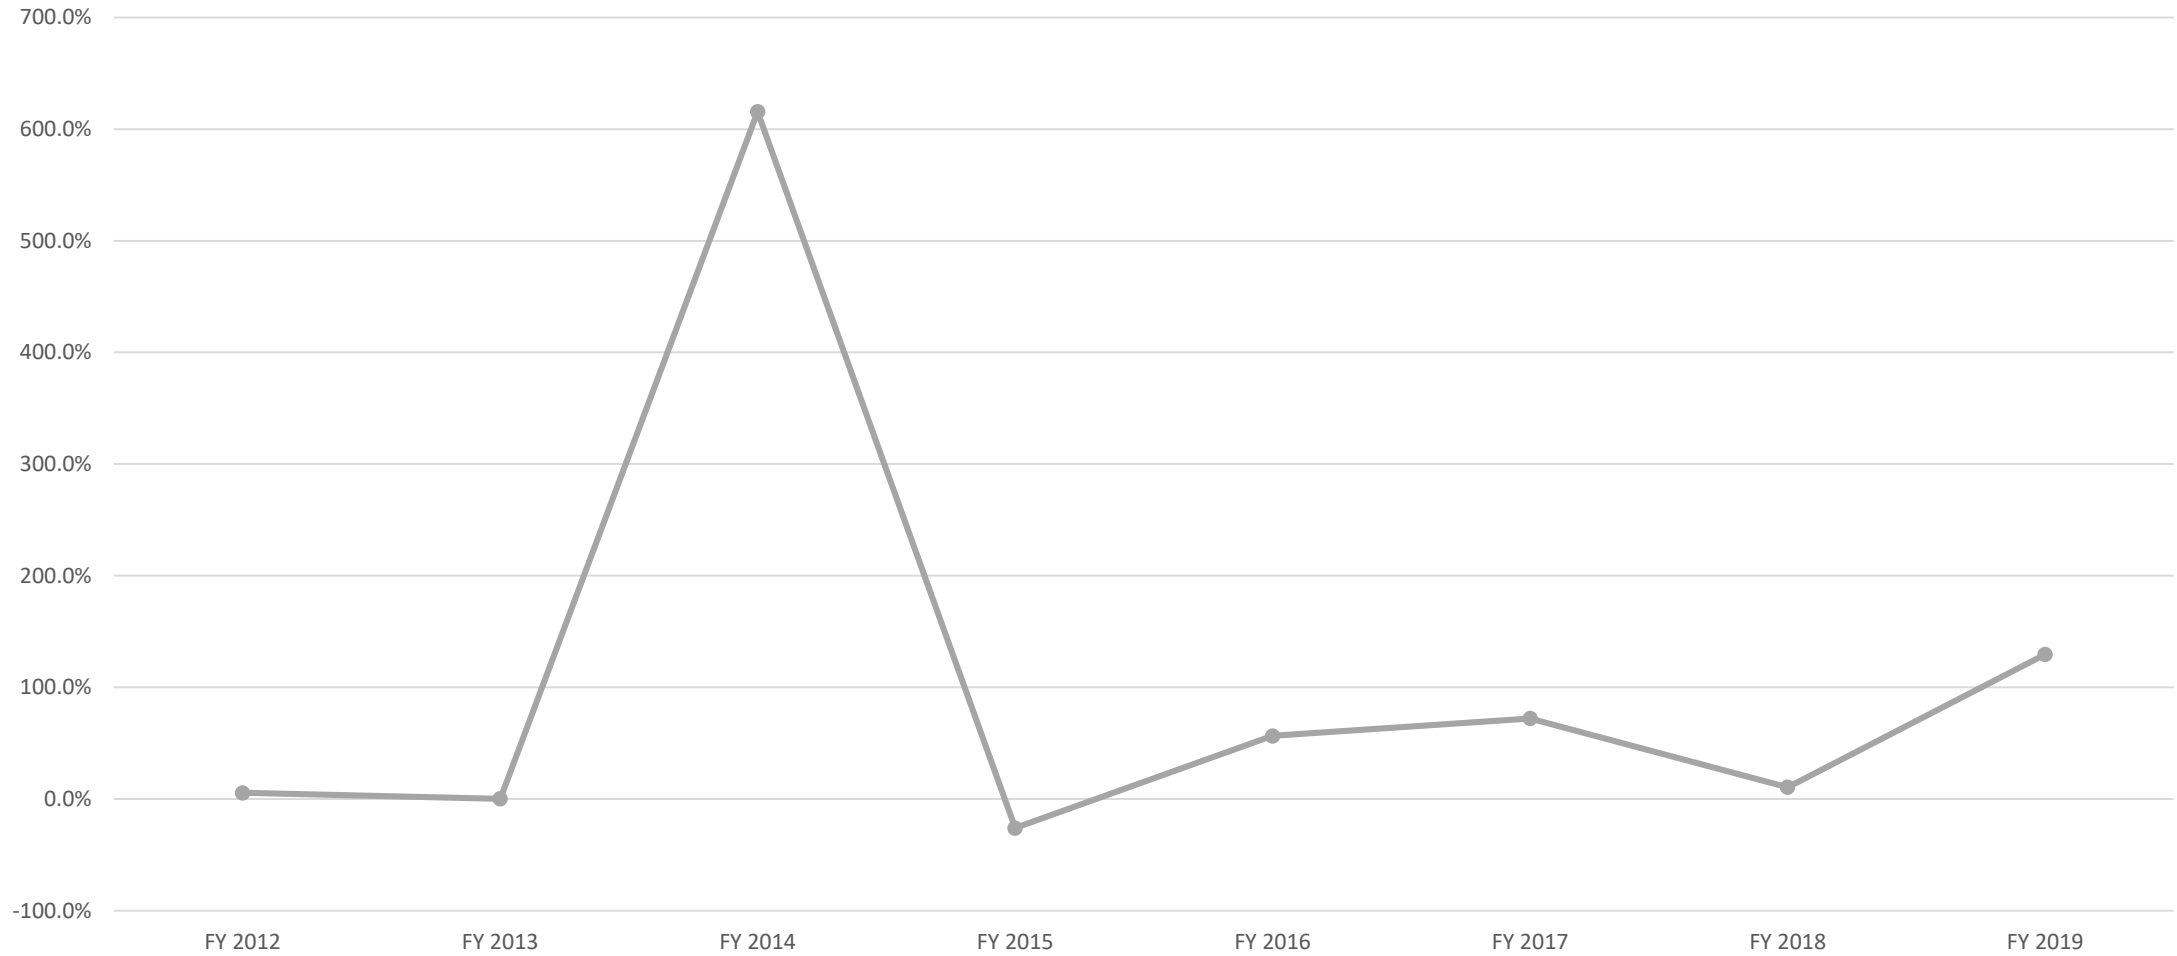

TFLEx Ridership Survey

Fall 2019 Workshop

Tacoma, WA

October 22, 2019

Bus Ridership

TFLEX Spring 2019 Workshop

Tacoma, WA

October 22, 2019

Light Rail Ridership

Streetcar Ridership

TFLEX Spring 2019 Workshop

Tacoma, WA

October 22, 2019

Commuter Rail Ridership

TFLEX Spring 2019 Workshop

Tacoma, WA