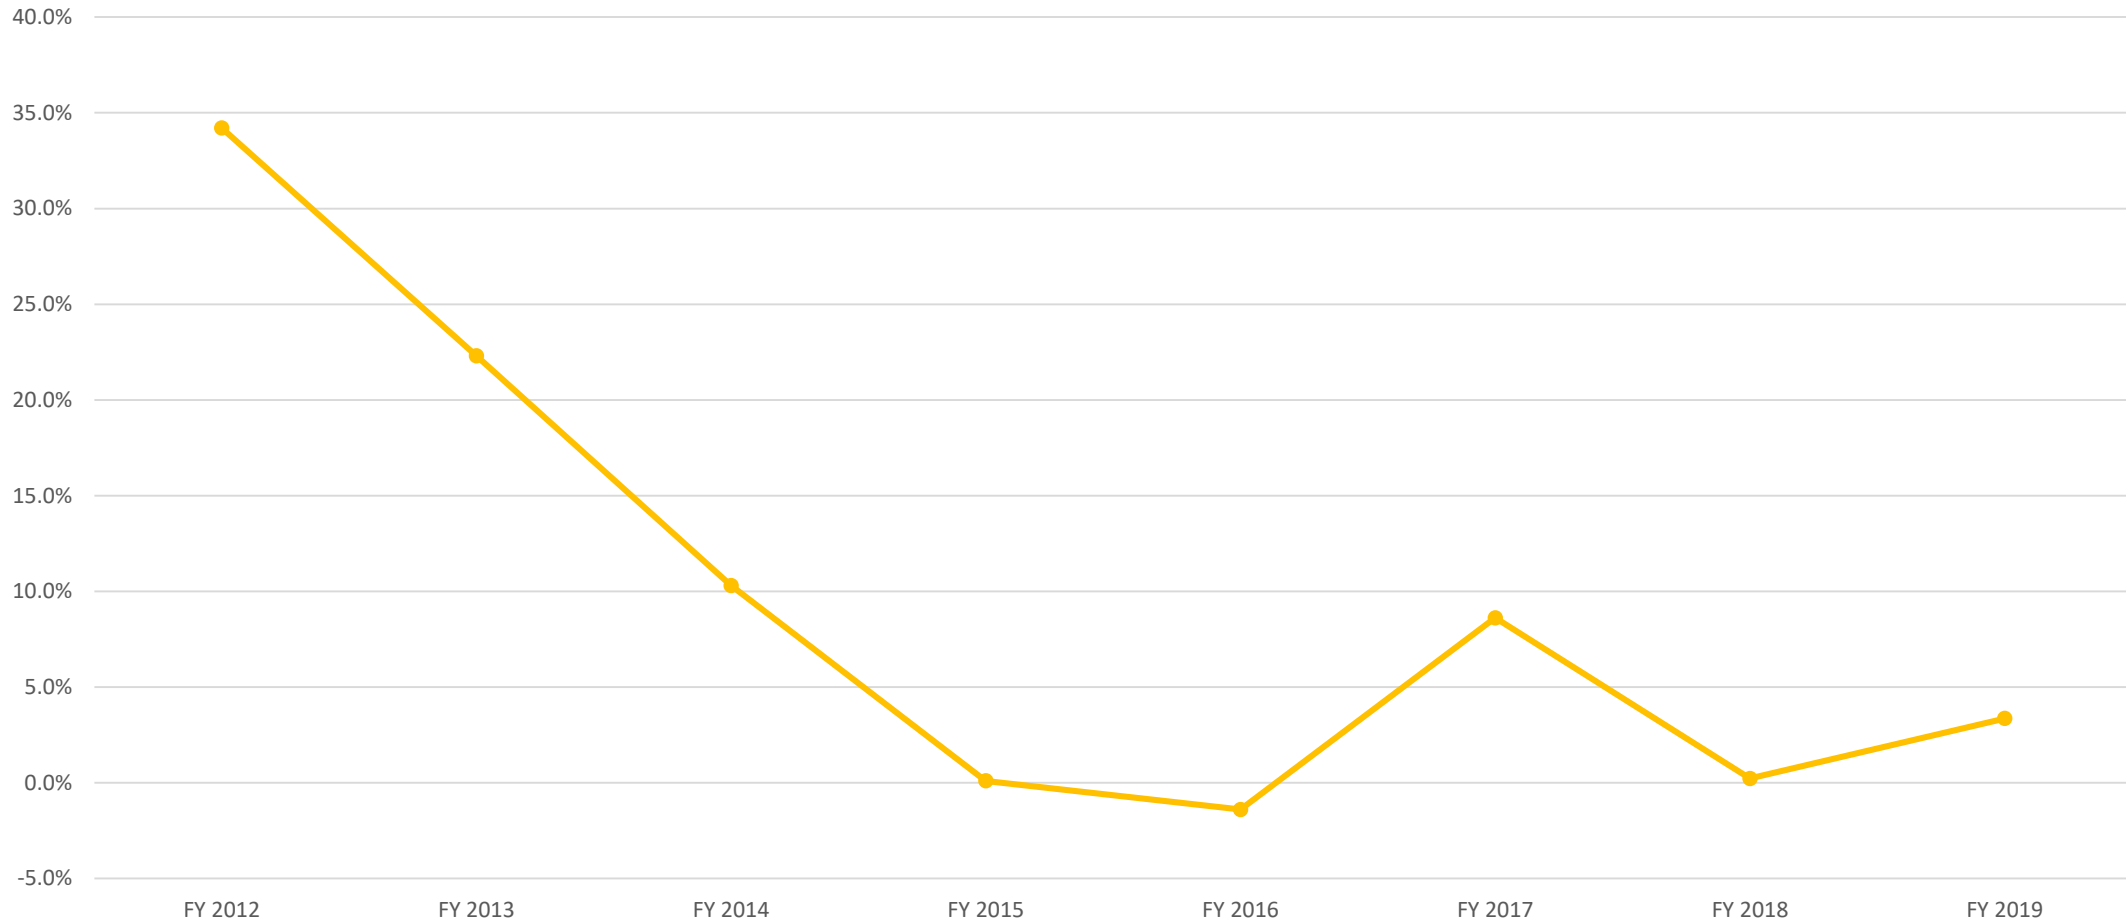

Light Rail Ridership

Streetcar Ridership

TFLEX Spring 2019 Workshop

Tacoma, WA

October 22, 2019

Commuter Rail Ridership

TFLEX Spring 2019 Workshop

Tacoma, WA