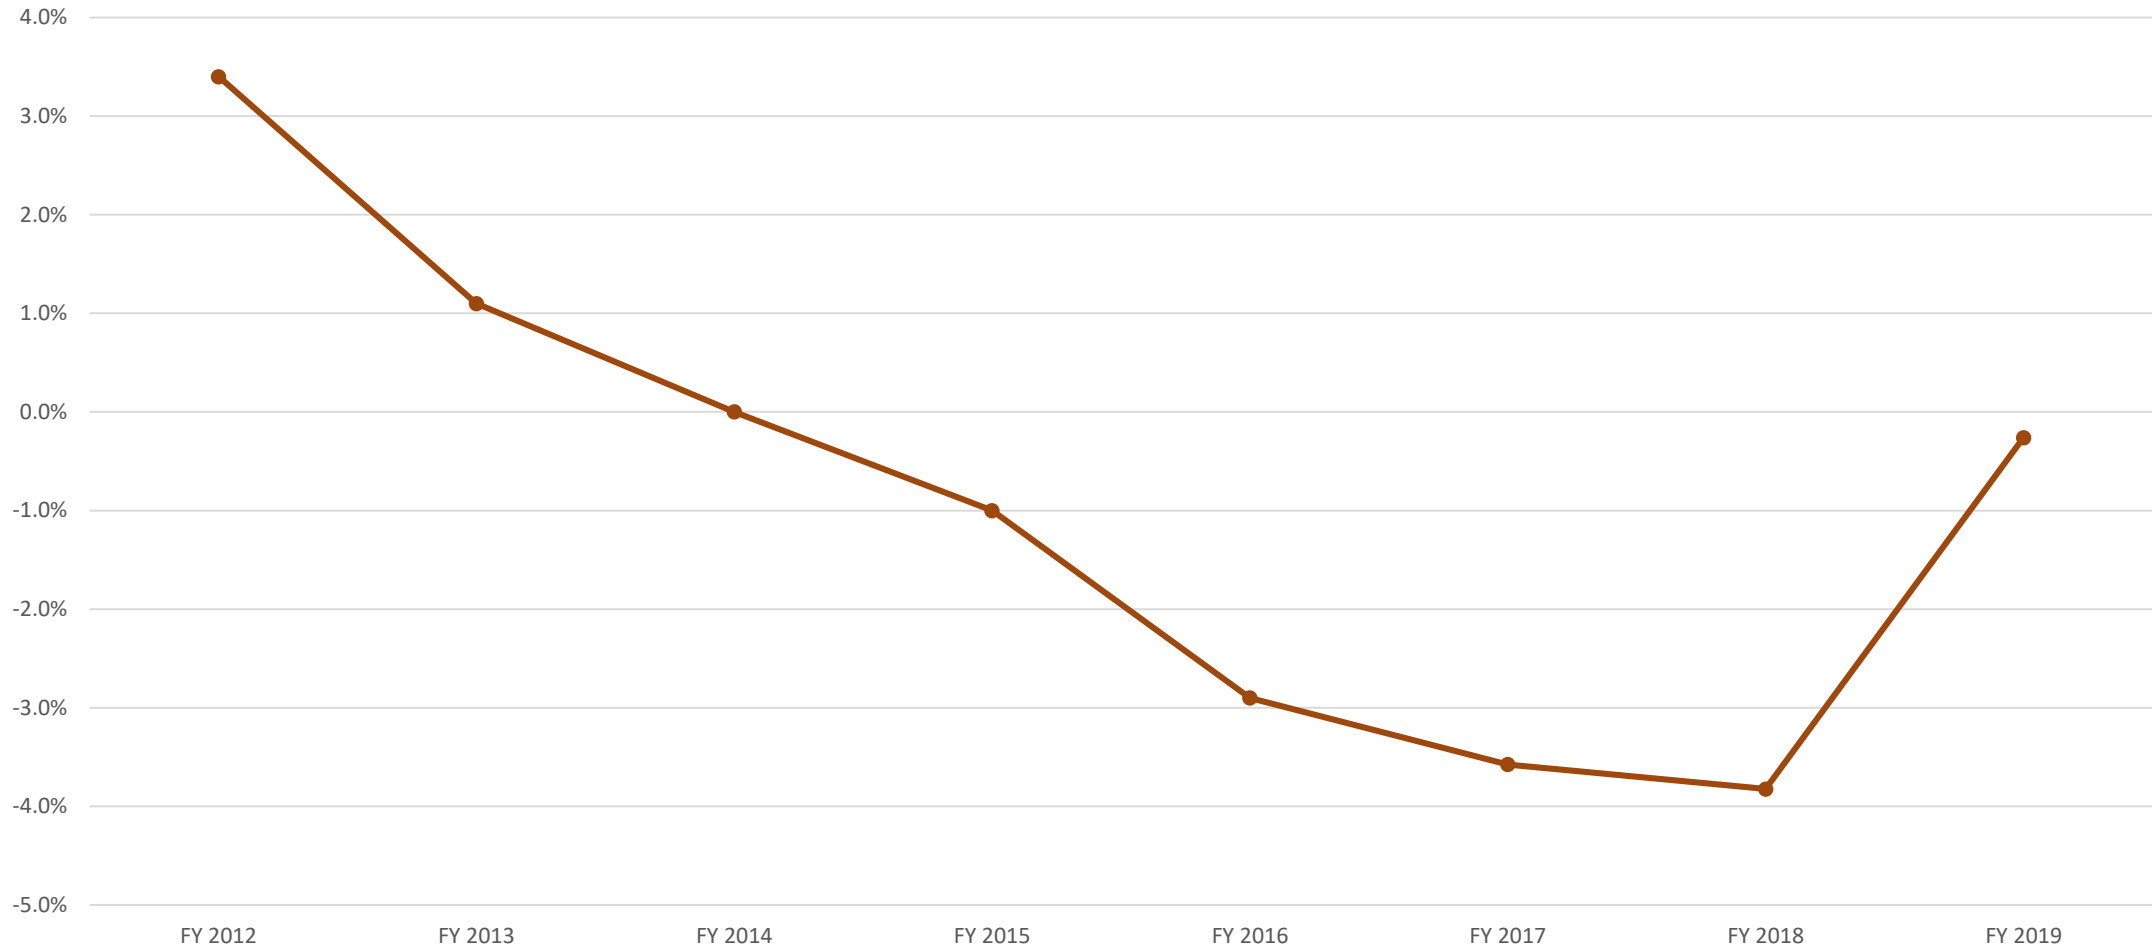

October 22, 2019

Vanpool Ridership

TFLEEx Spring 2019 Workshop

Tacoma, WA

October 22, 2019

Total Ridership

TFLEEx Spring 2019 Workshop

Tacoma, WA